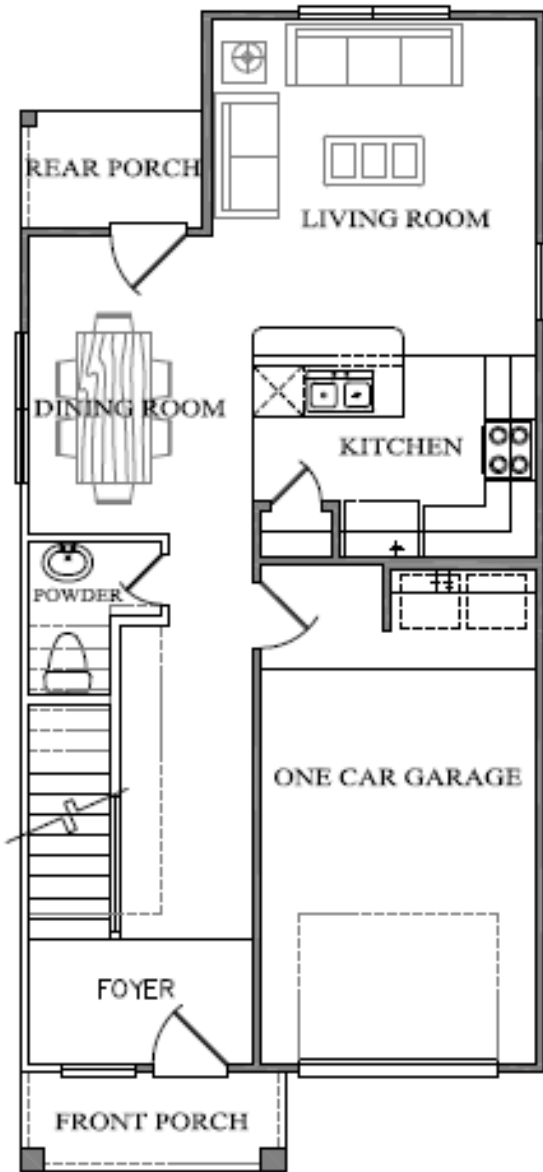

AVENUE OAKS

4803 Cochran

THE ST. PATRICK - REVERSED

FIRST FLOOR PLAN

SECOND FLOOR PLAN

Floor Plan: St. Patrick (Reversed)
Square Feet: 1348
Description: 2 Story, 3 Bedrooms, 2 Baths