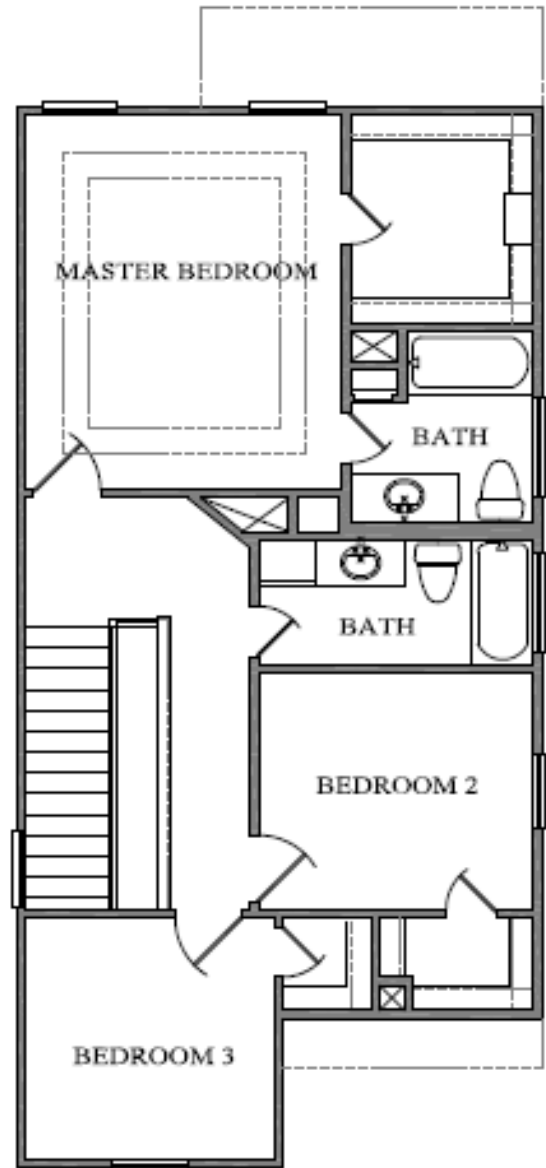

AVENUE OAKS

4803 Cochran

THE ST. PATRICK - REVERSED

FIRST FLOOR PLAN

SECOND FLOOR PLAN

Floor Plan: St. Patrick (Reversed)
Square Feet: 1348
Description: 2 Story, 3 Bedrooms, 2 Baths